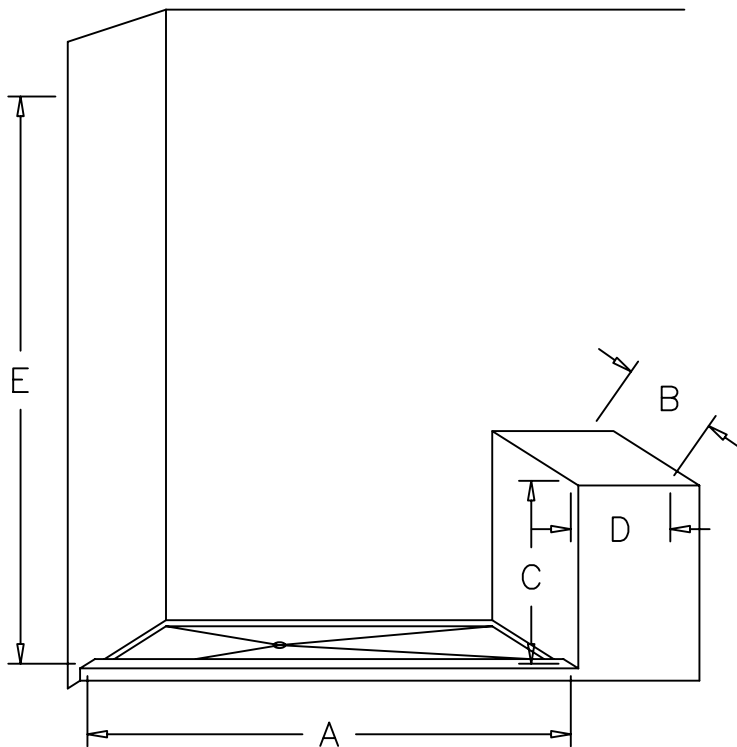

ID or EX door & panel(s) w/90° buttress return shower enclosure

As Shown Reverse

A

B

C

D

E

E

Shower Head: L or R
(Circle one)

Hinge Side: L or R
(Circle one)

IDT or EXT door & panel(s) w/90° buttress return shower enclosure

As Shown Reverse

A

B

C

D

E

E

Shower Head: L or R
(Circle one)

Hinge Side: L or R
(Circle one)