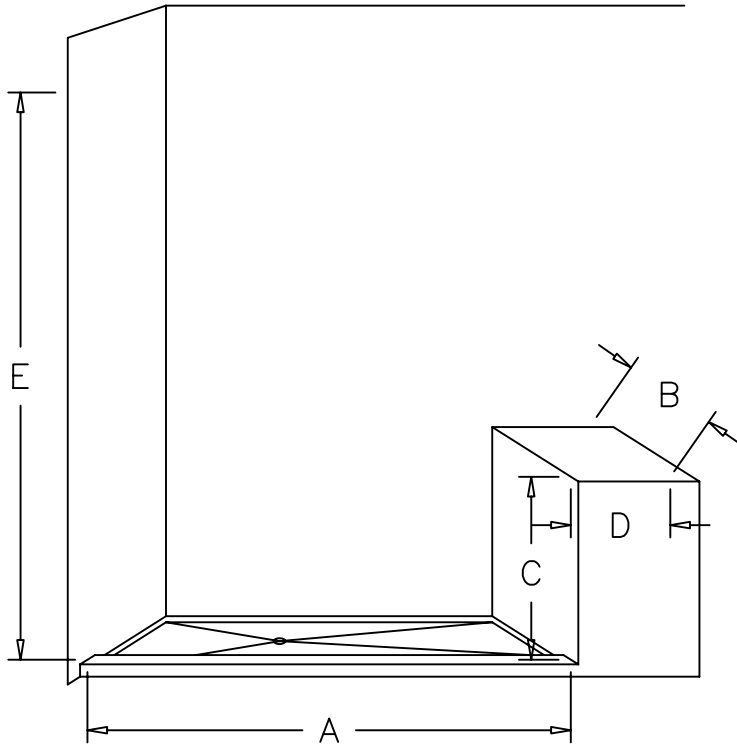

ID or EX door & panel(s) w/90° buttress return shower enclosure

As Shown Reverse

A

B

C

D

E

E

Shower Head: L or R
(Circle one)

Hinge Side: L or R
(Circle one)

IDT or EXT door & panel(s) w/90° buttress return shower enclosure

As Shown Reverse

A

B

C

D

E

E

Shower Head: L or R
(Circle one)

Hinge Side: L or R
(Circle one)