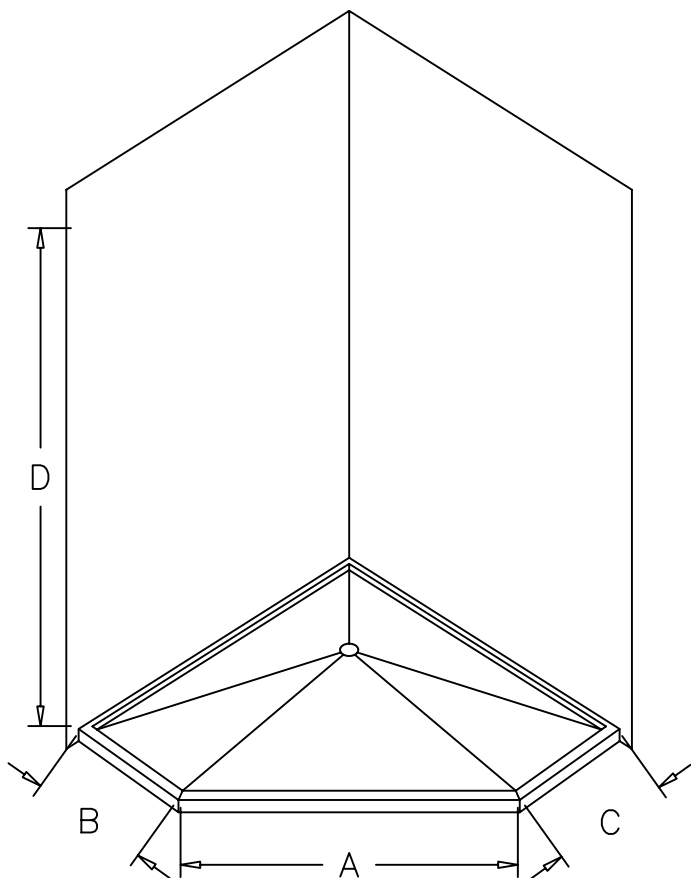

# ID or EX 135° neo angle shower enclosure

\*\*Centerline dimensions of sill required

A

B

C

D Std: 69 1/4"

D Custom:

Shower Head: L or R  
(Circle one)

Hinge Side: L or R  
(Circle one)

# IDT or EXT 135° neo angle shower enclosure

\*\*Centerline dimensions of sill required

A

B

C

D Std: 75 1/4"

D Custom:

Shower Head: L or R  
(Circle one)