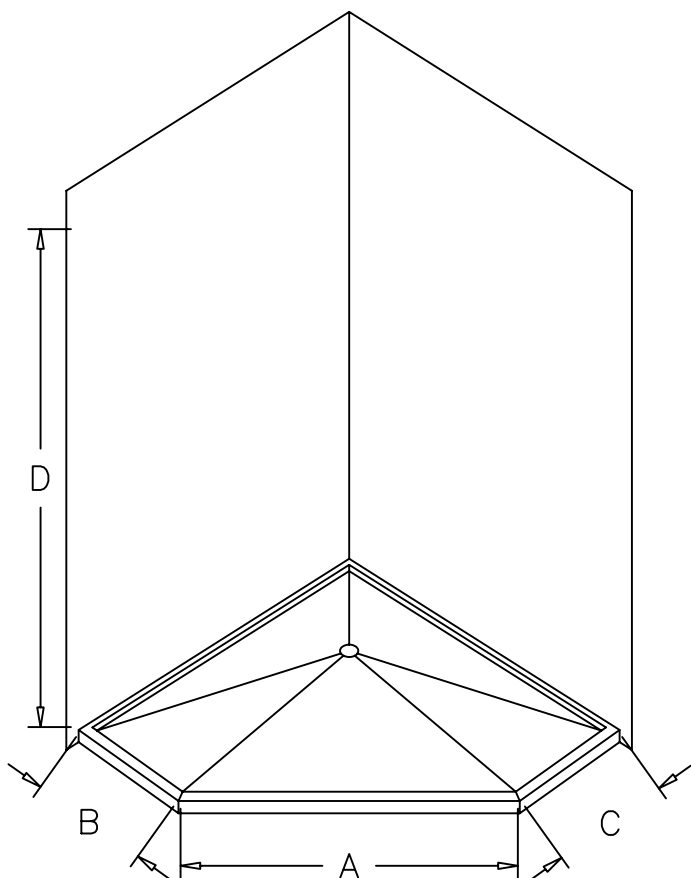

# ID or EX 135° neo angle shower enclosure

\*\*Centerline dimensions of sill required

A

B

C

D Std: 69 1/4"

D Custom:

Shower Head: L or R  
(Circle one)

Hinge Side: L or R  
(Circle one)

# IDT or EXT 135° neo angle shower enclosure

\*\*Centerline dimensions of sill required

A

B

C

D Std: 75 1/4"

D Custom:

Shower Head: L or R  
(Circle one)