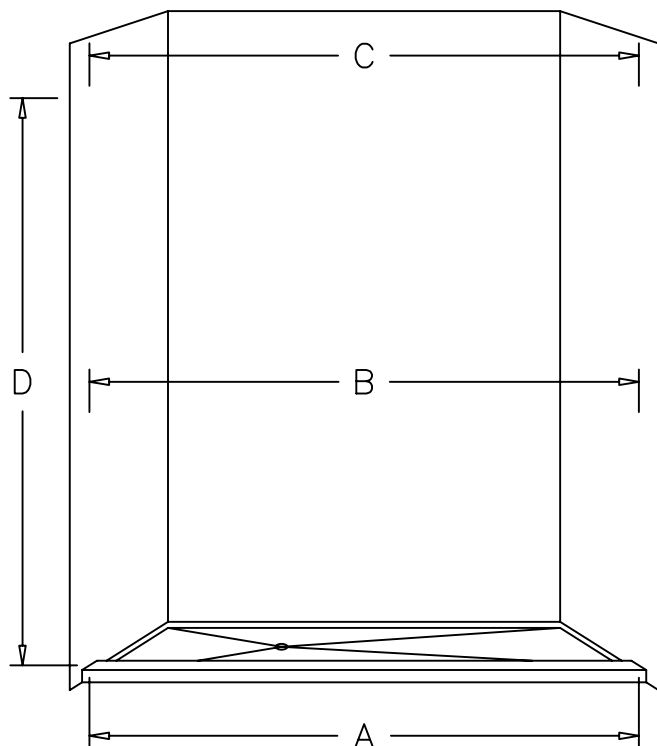

ID or EX single swing shower enclosure

A

B

C

D
Std: EX-66 1/4"/>

D

Shower Head: L or R
(Circle one)

Hinge Side: L or R
(Circle one)

IDT or EXT single swing shower enclosure

A

B

C

D
Std: EXT-72 1/4"/>

D

Shower Head: L or R
(Circle one)

Hinge Side: L or R
(Circle one)