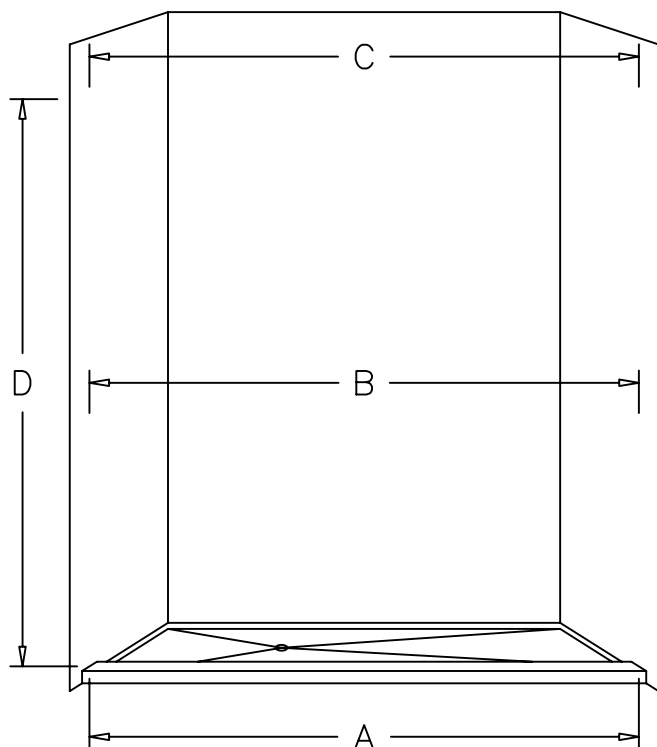

ID or EX single swing shower enclosure

A

B

C

D
Std: EX-66 1/4"/>

D

Shower Head: L or R
(Circle one)

Hinge Side: L or R
(Circle one)

IDT or EXT single swing shower enclosure

A

B

C

D
Std: EXT-72 1/4"/>

D

Shower Head: L or R
(Circle one)

Hinge Side: L or R
(Circle one)